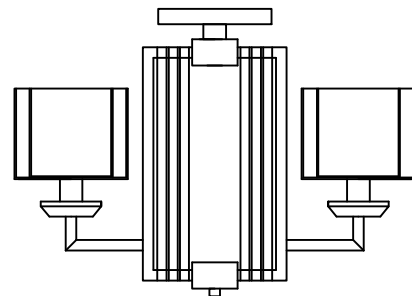

1

4

2

5

MODEL : 4405/PL

3

Safety precautions:

1. The power do not exceed the prescribed range (rated voltage AC220-240V 50Hz).
2. Please cut off the power supply while replacing the light source and other maintenance operation .
3. The plate fixed on the ceiling must be able to withstand the weight more than 3 times of the object.
4. After installation is complete, check the glass right or not? If it is damaged, it should be replaced immediately.