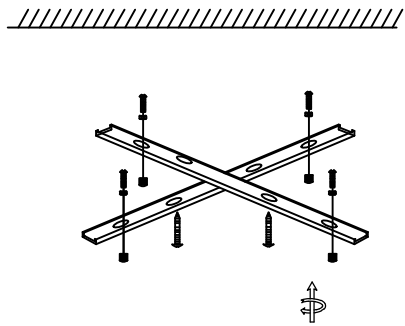

1

4

2

5

MODEL : 4405/PL

3

Safety precautions:

1. The power do not exceed the prescribed range (rated voltage AC220-240V 50Hz).
2. Please cut off the power supply while replacing the light source and other maintenance operation .
3. The plate fixed on the ceiling must be able to withstand the weight more than 3 times of the object.
4. After installation is complete, check the glass right or not? If it is damaged, it should be replaced immediately.