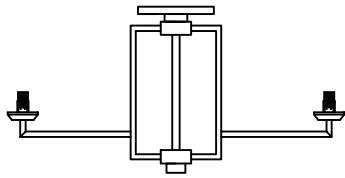

1

4

2

5

MODEL : 4405/PL

3

Safety precautions:

1. The power do not exceed the prescribed range (rated voltage AC220-240V 50Hz).
2. Please cut off the power supply while replacing the light source and other maintenance operation .
3. The plate fixed on the ceiling must be able to withstand the weight more than 3 times of the object.
4. After installation is complete, check the glass right or not? If it is damaged, it should be replaced immediately.