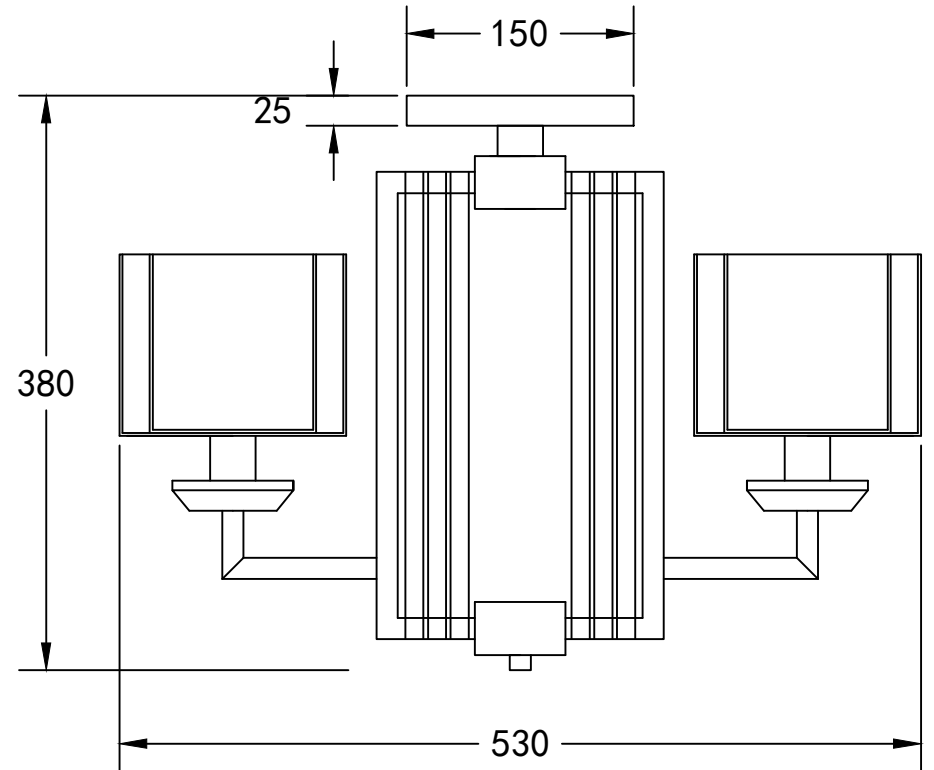

1

4

2

5

MODEL : 4405/PL

3

Safety precautions:

1. The power do not exceed the prescribed range (rated voltage AC220-240V 50Hz).
2. Please cut off the power supply while replacing the light source and other maintenance operation .
3. The plate fixed on the ceiling must be able to withstand the weight more than 3 times of the object.
4. After installation is complete, check the glass right or not? If it is damaged, it should be replaced immediately.