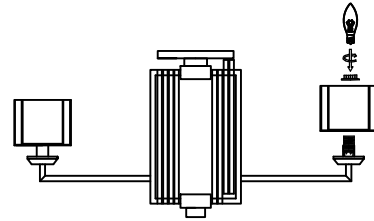

1

4

2

5

MODEL : 4405/PL

3

Safety precautions:

1. The power do not exceed the prescribed range (rated voltage AC220-240V 50Hz).
2. Please cut off the power supply while replacing the light source and other maintenance operation .
3. The plate fixed on the ceiling must be able to withstand the weight more than 3 times of the object.
4. After installation is complete, check the glass right or not? If it is damaged, it should be replaced immediately.