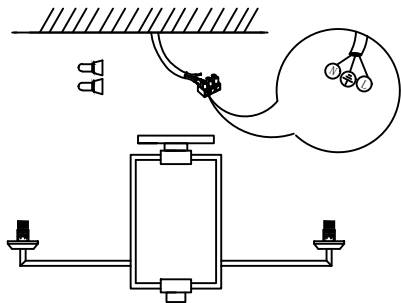

1

4

2

5

MODEL : 4405/PL

3

Safety precautions:

1. The power do not exceed the prescribed range (rated voltage AC220-240V 50Hz).
2. Please cut off the power supply while replacing the light source and other maintenance operation .
3. The plate fixed on the ceiling must be able to withstand the weight more than 3 times of the object.
4. After installation is complete, check the glass right or not? If it is damaged, it should be replaced immediately.