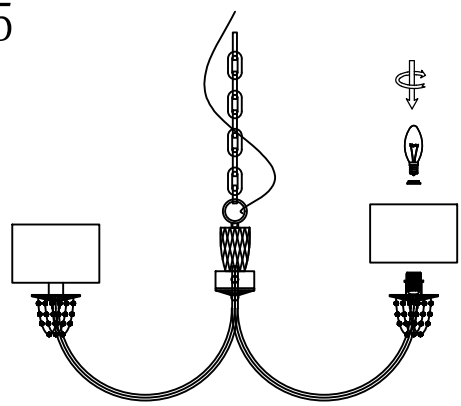

1

4

2

5

3

6

MODEL: 4366/C

Safety precautions:

1. The power do not exceed the prescribed range (rated voltage AC220-240V 50Hz).
2. Please cut off the power supply while replacing the light source and other maintenance operation .
3. The plate fixed on the ceiling must be able to withstand the weight more than 3 times of the object.
4. After installation is complete, check the glass right or not? If it is damaged, it should be replaced immediately.