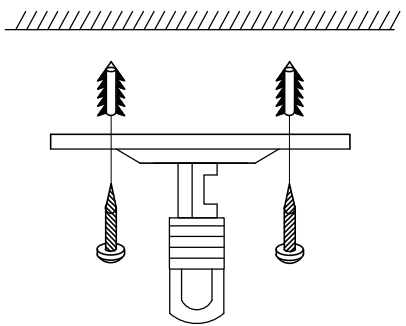

1

4

2

5

3

6

MODEL: 4366/C

Safety precautions:

1. The power do not exceed the prescribed range (rated voltage AC220-240V 50Hz).
2. Please cut off the power supply while replacing the light source and other maintenance operation .
3. The plate fixed on the ceiling must be able to withstand the weight more than 3 times of the object.
4. After installation is complete, check the glass right or not? If it is damaged, it should be replaced immediately.