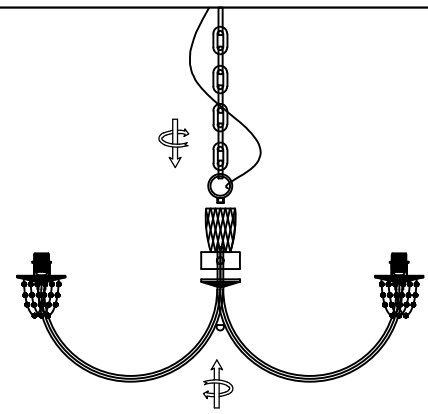

1

4

2

5

3

6

MODEL: 4366/C

Safety precautions:

1. The power do not exceed the prescribed range (rated voltage AC220-240V 50Hz).
2. Please cut off the power supply while replacing the light source and other maintenance operation .
3. The plate fixed on the ceiling must be able to withstand the weight more than 3 times of the object.
4. After installation is complete, check the glass right or not? If it is damaged, it should be replaced immediately.