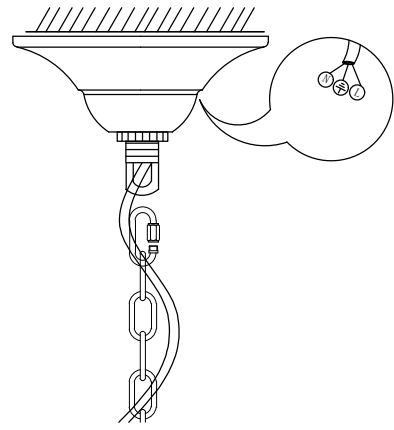

1

4

2

5

3

6

MODEL: 4366/C

Safety precautions:

1. The power do not exceed the prescribed range (rated voltage AC220-240V 50Hz).
2. Please cut off the power supply while replacing the light source and other maintenance operation .
3. The plate fixed on the ceiling must be able to withstand the weight more than 3 times of the object.
4. After installation is complete, check the glass right or not? If it is damaged, it should be replaced immediately.