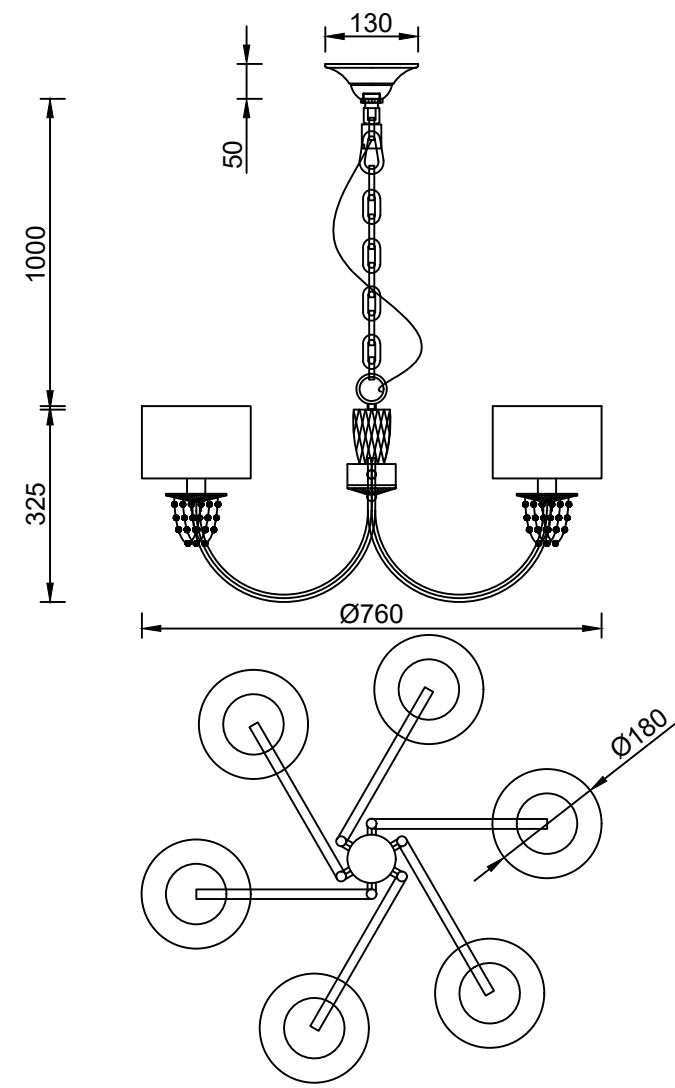

1

4

2

5

3

6

MODEL: 4366/C

Safety precautions:

1. The power do not exceed the prescribed range (rated voltage AC220-240V 50Hz).
2. Please cut off the power supply while replacing the light source and other maintenance operation .
3. The plate fixed on the ceiling must be able to withstand the weight more than 3 times of the object.
4. After installation is complete, check the glass right or not? If it is damaged, it should be replaced immediately.