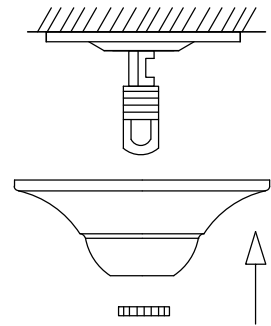

1

4

2

5

3

6

MODEL: 4366/C

Safety precautions:

1. The power do not exceed the prescribed range (rated voltage AC220-240V 50Hz).
2. Please cut off the power supply while replacing the light source and other maintenance operation .
3. The plate fixed on the ceiling must be able to withstand the weight more than 3 times of the object.
4. After installation is complete, check the glass right or not? If it is damaged, it should be replaced immediately.