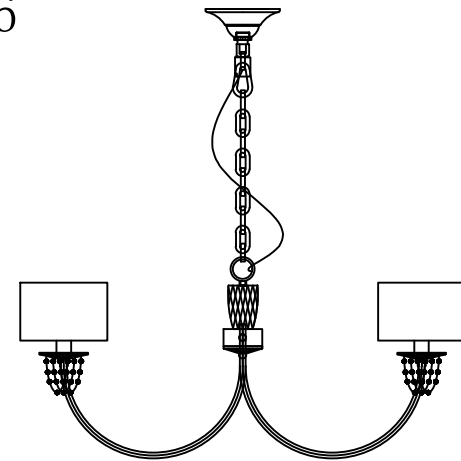

1

4

2

5

3

6

MODEL: 4366/C

Safety precautions:

1. The power do not exceed the prescribed range (rated voltage AC220-240V 50Hz).
2. Please cut off the power supply while replacing the light source and other maintenance operation .
3. The plate fixed on the ceiling must be able to withstand the weight more than 3 times of the object.
4. After installation is complete, check the glass right or not? If it is damaged, it should be replaced immediately.