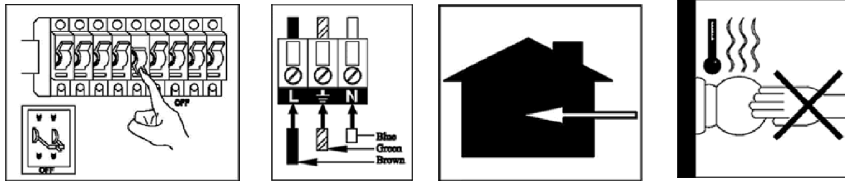

- | | |
|-----------------------------|------|
| 1: Mounting bracket | 1PC |
| 2: Metal decorative element | 2PCS |
| 3: 36W Driver | 1PC |
| 4: Ceiling cup | 1PC |
| 5: Steel cable 2.5M | 2PCS |
| 6: Power cable 2.5M | 1PC |
| 7: LED light source 30W | 1PC |
| 8: Crystal | |