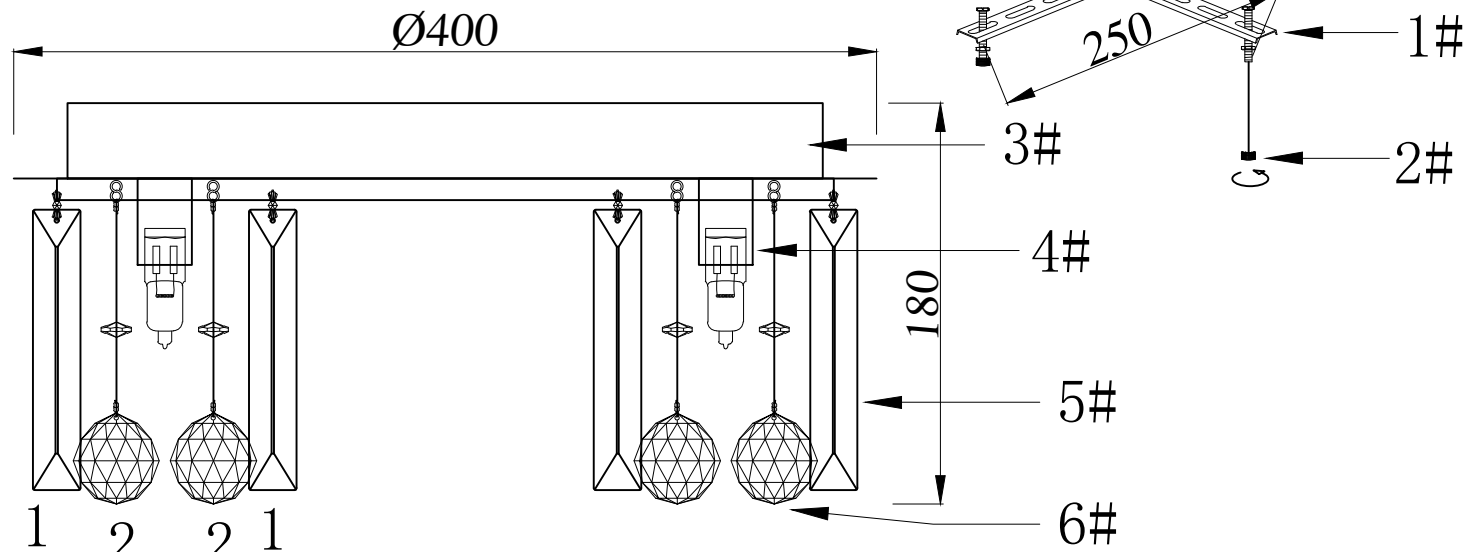

Model: 8400/40 PL

G9: 8PCS

1: 68pcs
2: 35pcs

1#	:Hanging Board	1PCS
2#	:Hanging Plate screws	4PCS
3#	:Ceiling cup	1PCS
4#	:G9 lamp holder	8PCS
5#	:Crystal Pendant	68PCS
6#	:Crystal ball pendant	35PCS