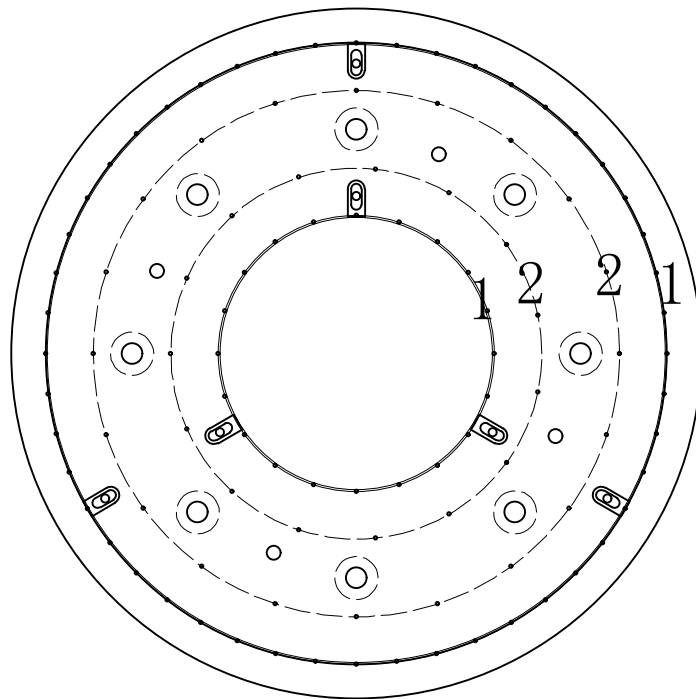

Model: 8400/40 PL

G9: 8PCS

1: 68pcs
2: 35pcs

1#	:Hanging Board	1PCS
2#	:Hanging Plate screws	4PCS
3#	:Ceiling cup	1PCS
4#	:G9 lamp holder	8PCS
5#	:Crystal Pendant	68PCS
6#	:Crystal ball pendant	35PCS