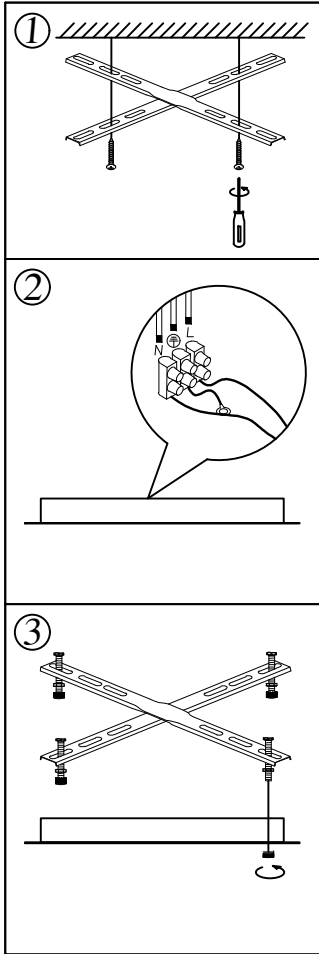

Model: 8400/40 PL

G9: 8PCS

1: 68pcs
2: 35pcs

1#	:Hanging Board	1PCS
2#	:Hanging Plate screws	4PCS
3#	:Ceiling cup	1PCS
4#	:G9 lamp holder	8PCS
5#	:Crystal Pendant	68PCS
6#	:Crystal ball pendant	35PCS